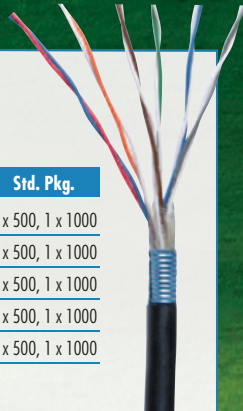

Communication Cables

Soft Drawn Bare Copper

Part No.	Awg Size	No. of Pairs	Wt./1000'	Std. Pkg.
PE-39	19	6	167	1 x 500, 1 x 1000
PE-89	22	6	78	1 x 500, 1 x 1000
PE-54	19	3	84	1 x 500, 1 x 1000
DBS203P	20	3	59.7	1 x 500, 1 x 1000
1804S	18	2	65	1 x 500, 1 x 1000

Put-Up Code(P): 1-500', 2-1000'